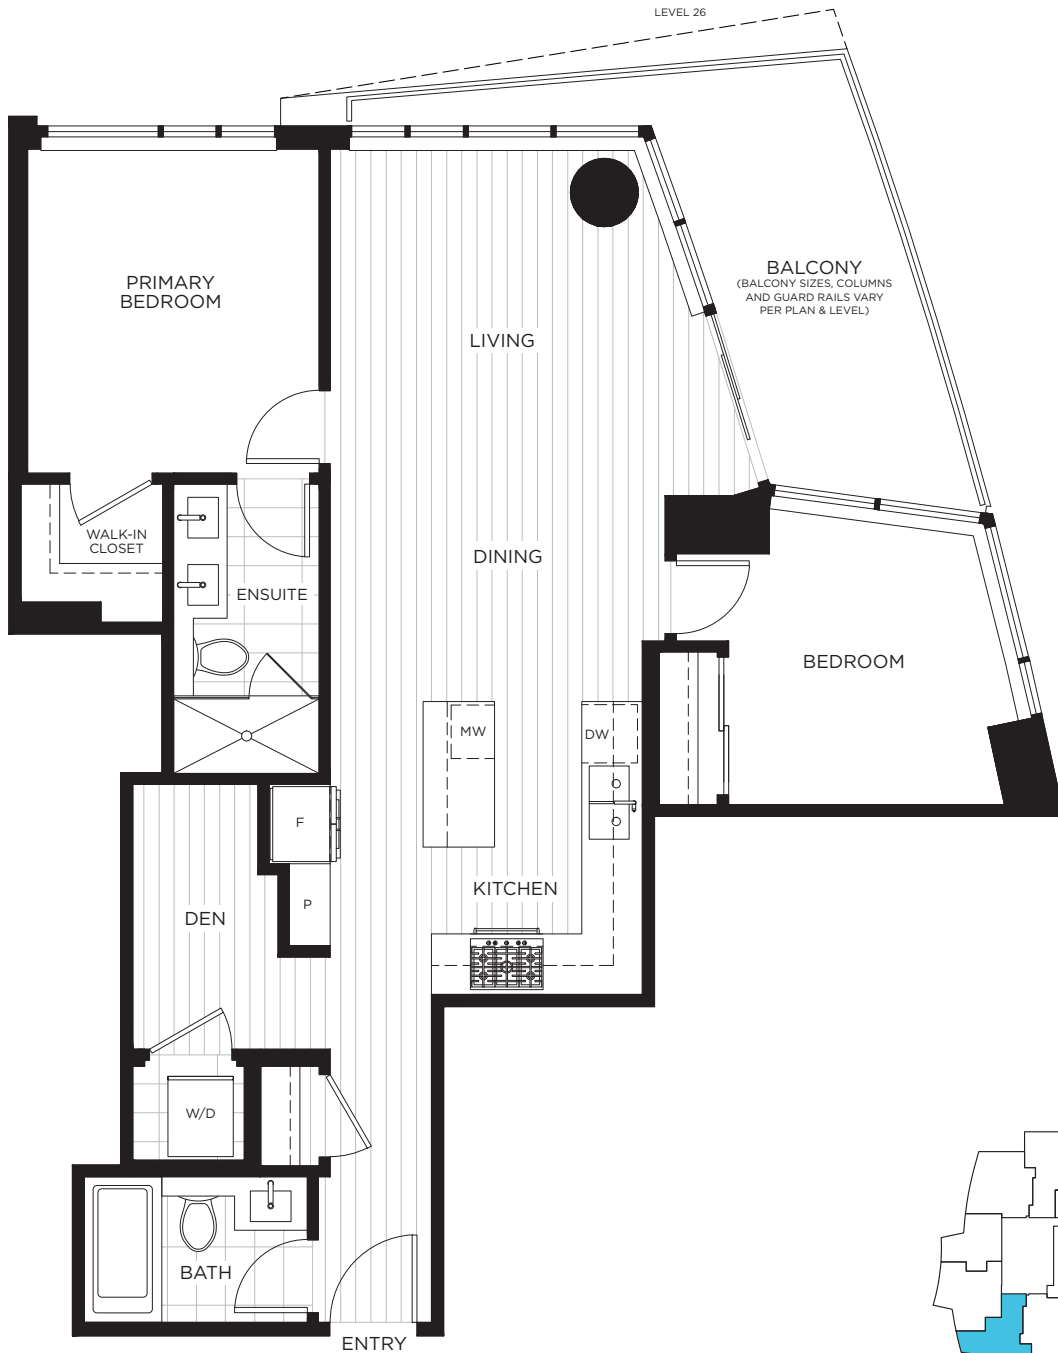

## HIGH RISE

TWO BEDROOM & DEN  
TWO BATH

# A Z U R E 2

AT SOUTHGATE CITY

**INDOOR LIVING:** APPROX. 908 SQ. FT.

**OUTDOOR LIVING:** APPROX. 118 - 144 SQ. FT.

**TOTAL:** APPROX. 1,026 - 1,052 SQ. FT.

LEVELS 2-26